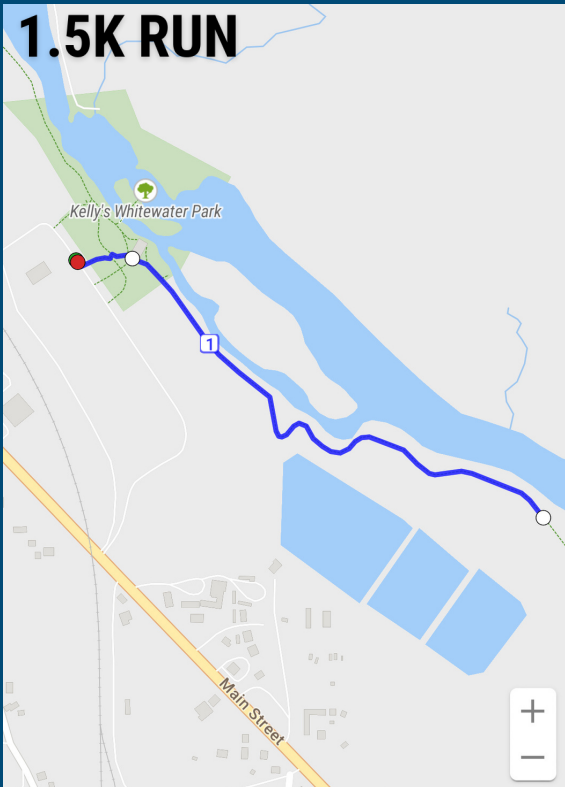

CASCADE AQUATIC & REC CENTER SPLASH-N-DASH RUN ROUTES

1.5K RUN

5K RUN